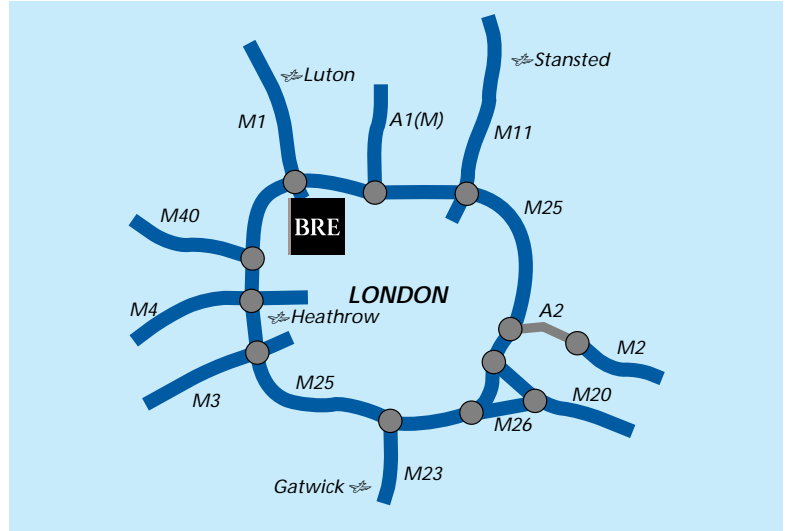

From the M25

Leave the M25 at **Junction 21A** (signposted A405 to St Albans if approaching from the west and Watford and the M1 if approaching from the east). Turn onto the A405, following signs to North Watford. After half a mile, continue straight on at traffic lights, passing under the M1. After a further half mile, at the next traffic lights, turn left into Bucknalls Lane (signposted to BRE). Our entrance is on the left at the end of the lane, after the motorway bridge.

Public transport

Travelling by train

The nearest mainline station to BRE is **Watford Junction**, on the London (Euston) to Glasgow line. It is a three mile taxi ride or bus journey (see below) from the station to BRE. Please note that local trains services through Garston and Bricket Wood do not provide access to BRE. For details of train times and ticket pricing, call National Rail Enquiries on 08457 484950

Bus services

Local service **321** from Watford Junction station towards St Albans, and the **724** airport coach service from Heathrow to Luton Airport, pass close to BRE (alight at St Michael's School). A pedestrian underpass connects across to Bucknalls Lane.

For further information about public transport services, call the Hertfordshire Intalink Traveline on 0870 608 2 608.

BRE

Bucknalls Lane, Garston, Watford, WD25 9XX

T 01923 664000 F 01923 664010 E enquiries@bre.co.uk

www.bre.co.uk