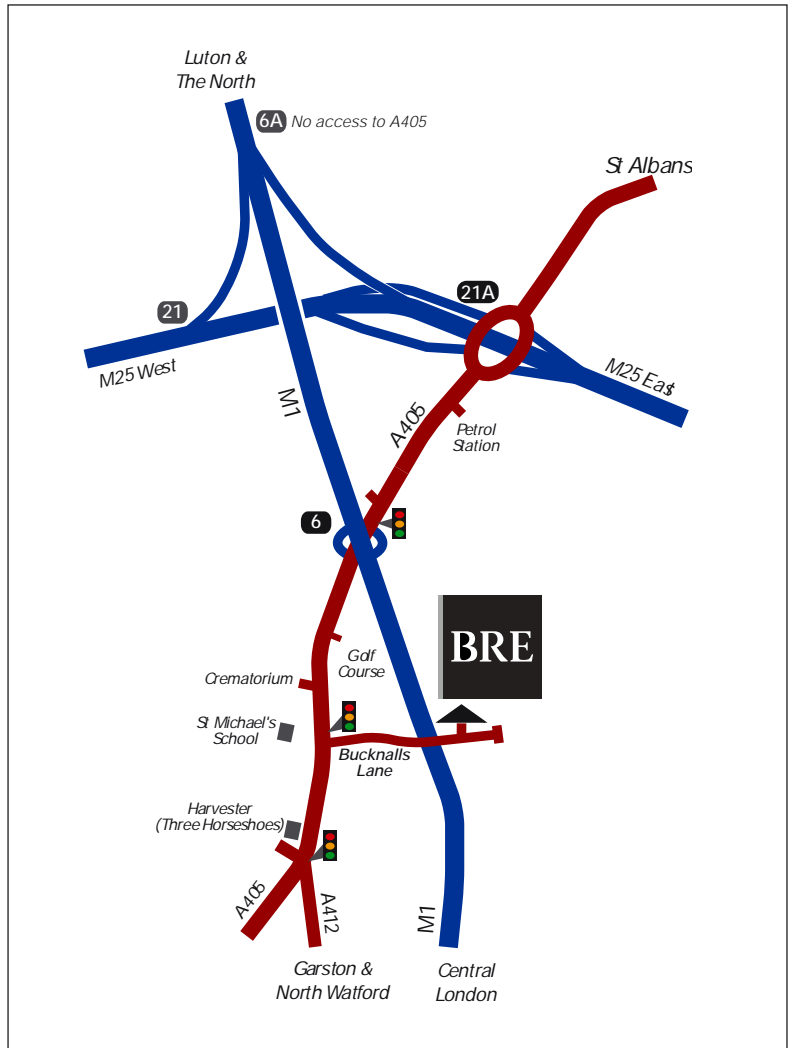

From the M25

Leave the M25 at **Junction 21A** (signposted A405 to St Albans if approaching from the west and Watford and the M1 if approaching from the east). Turn onto the A405, following signs to North Watford. After half a mile, continue straight on at traffic lights, passing under the M1. After a further half mile, at the next traffic lights, turn left into Bucknalls Lane (signposted to BRE). Our entrance is on the left at the end of the lane, after the motorway bridge.

Public transport

Travelling by train

The nearest mainline station to BRE is **Watford Junction**, on the London (Euston) to Glasgow line. It is a three mile taxi ride or bus journey (see below) from the station to BRE. Please note that local trains services through Garston and Bricket Wood do not provide access to BRE. For details of train times and ticket pricing, call National Rail Enquiries on 08457 484950

Bus services

Local service **321** from Watford Junction station towards St Albans, and the **724** airport coach service from Heathrow to Luton Airport, pass close to BRE (alight at St Michael's School). A pedestrian underpass connects across to Bucknalls Lane.

For further information about public transport services, call the Hertfordshire Intalink Traveline on 0870 608 2 608.

BRE

Bucknalls Lane, Garston, Watford, WD25 9XX

T 01923 664000 F 01923 664010 E enquiries@bre.co.uk

www.bre.co.uk